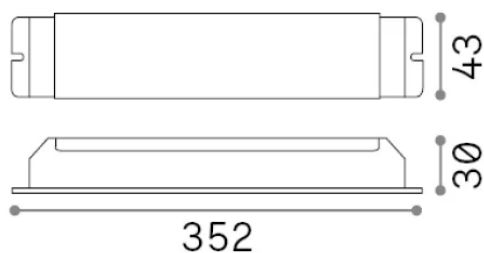

General info

Lampadine e accessori - Driver

Ean	8021696244594
Item	STRIP LED DRIVER 1-10V/PUSH 150W 24Vdc
Installation	-
Warranty	5 years
Gross weight	0.76 kg
Volume	0.000684 m ³

Technical info

Net weight	0.72 kg
Insulation class	I
Protection index	IP20
Compliance	-
Dimmer	1
Power output	220-240 V AC
Output Power output	