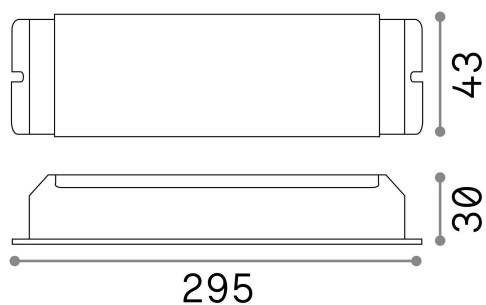

General info

Lampadine e accessori - Driver

Ean	8021696244563
Item	STRIP LED DRIVER DALI/PUSH 080W
Installation	-
Guarantee	5 years
Gross weight	0.5 kg
Volume	0.000465 m ³

Technical info

Net weight	0.47 kg
Insulation class	I
Protection index	IP20
Operating temperature	0° ~ +40 °C
Full load efficiency	X
Compliance	CE
Dimmer	1, DALI / Push
Power output	220-240 V AC 50/60 Hz
Output Power output	24 V DC

Source info

Max consumption	max 92,00 W
Standby power	< 0.50 W
Empty power	1