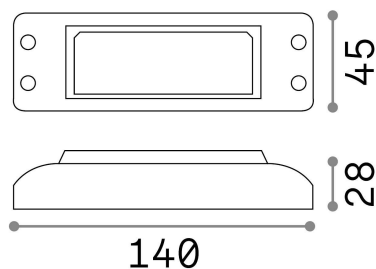

General info

Lampadine e accessori - Driver

Ean	8021696124070
Item	STRIP LED DRIVER ON-OFF 030W 24Vdc
Installation	-
Guarantee	5 years
Gross weight	0.2 kg
Volume	0.006 m ³

Technical info

Net weight	0.14 kg
Insulation class	II
Protection index	IP20
Operating temperature	0° ~ +40 °C
Compliance	CE
Dimmer	NO, On-Off
Power output	220-240 V AC 50/60 Hz
Output Power output	24 V DC

Source info

Max consumption	max 34,50 W
Empty power	9