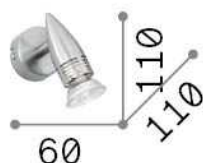

Net weight	0.17 kg
Insulation class	I
Protection index	IP20
Compliance	CE
Operating temperature	0° ~ +40 °C
Dimmer	Determined by the light bulb
Power output	220-240 V AC
Power supply	Not required
Adjustability	vert. 0-90°, orizz. 0-330°

Source info

Integrated source	Light bulb (included)
Replaceable source	Replaceable
Power	GU10 max 1 x 50 W
Emission	Direct
Max consumption	-
Bulb included	1 - E14 OLIVA 4W 3000K CRI80 SATIN