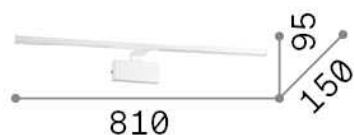

General info

Indoor - Wall lamps

Ean	8021696225029
Item	ALMA AP D81 BIANCO
Installation	Wall lamps
Guarantee	5 years
Gross weight	1.25 kg
Volume	0.0264 m ³

Technical info

Net weight	0.66 kg
Insulation class	II
Protection index	IP20
Compliance	CE
Operating temperature	0° ~ +40 °C
Dimmer	NO, On-Off
Power output	220-240 V AC 50/60 Hz
Power supply	In-built, included Replaceable (by qualified operators only), electronic
Load resistance	IK05

Source info

Integrated source	Integrated LED module
Replaceable source	No
Power	LED 18 W
Emission	Direct
Max consumption	max 18,00 W
Features LED	LED SMD
CCT LED	3000 K
Duration LED (t. 25°C)	30000 h
CRI	> 80
SDCM	3
Light beam	110°
Light beam flux	2250 lm
Useful light flux	1250 lm
Bulb included	1 - E14 OLIVA 4W 3000K CRI80 SATIN