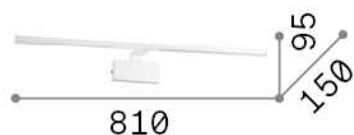

General info

Indoor - Wall lamps

Ean	8021696224992
Item	ALMA AP D81 CROMO
Installation	Wall lamps
Guarantee	5 years
Gross weight	1.41 kg
Volume	0.0264 m ³

Technical info

Net weight	0.66 kg
Insulation class	II
Protection index	IP20
Compliance	CE
Operating temperature	0° ~ +40 °C
Dimmer	NO, On-Off
Power output	220-240 V AC 50/60 Hz
Power supply	In-built, included Replaceable (by qualified operators only), electronic
Load resistance	IK05

Source info

Integrated source	Integrated LED module
Replaceable source	No
Power	LED 18 W
Emission	Direct
Max consumption	max 18,00 W
Features LED	LED SMD
CCT LED	3000 K
Duration LED (t. 25°C)	30000 h
CRI	> 80
SDCM	3
Light beam	110°
Light beam flux	2250 lm
Useful light flux	1250 lm
Bulb included	1 - E14 OLIVA 4W 3000K CRI80 SATIN