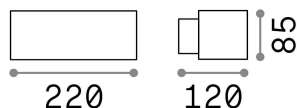

General info

Outdoor - Wall lamps

Ean	8021696061580
Item	ANDROMEDA AP1 ANTRACITE
Installation	Wall lamps
Guarantee	5 years
Gross weight	1.2 kg
Volume	0.003908 m ³

Technical info

Net weight	1 kg
Insulation class	I
Protection index	IP55
Compliance	CE
Operating temperature	-15° ~ +45 °C
Dimmer	Determined by the light bulb
Power output	220-240 V AC
Power supply	Not required

Source info

Integrated source	Light bulb (not included)
Replaceable source	No
Power	E27 max 1 x 60 W
Emission	Direct + Indirect
Max consumption	-