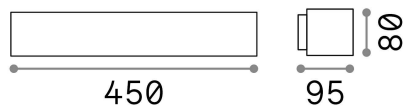

General info

Outdoor - Wall lamps

Ean	8021696163543
Item	ANDROMEDA AP2 GRIGIO
Installation	Wall lamps
Guarantee	5 years
Gross weight	1.8 kg
Volume	0.005225 m ³

Technical info

Net weight	1.63 kg
Insulation class	I
Protection index	IP55
Compliance	CE
Operating temperature	-15° ~ +45 °C
Dimmer	Determined by the light bulb
Power output	220-240 V AC
Power supply	Not required

Source info

Integrated source	Light bulb (not included)
Replaceable source	No
Power	E27 max 2 x 60 W
Emission	Direct + Indirect
Max consumption	-