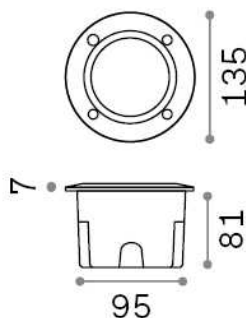

General info

Outdoor - Recessed lights

Ean	8021696096568
Item	AVENUE FI ROUND GRIGIO
Installation	Recessed lights
Guarantee	5 years
Gross weight	0.5 kg
Volume	0.00252 m ³

Technical info

Net weight	0.4 kg
Insulation class	II
Protection index	IP66
Compliance	CE
Operating temperature	-15° ~ +45 °C
Dimmer	Determined by the light bulb
Power output	220-240 V AC
Power supply	Not required
Recessed specifications	95 x 95 - h. ≥ 80
Load resistance	IK10

Source info

Integrated source	Light bulb (included, settable CCT 3000 / 4000 / 6500 K)
Replaceable source	Replaceable
Power	GX53 max 1 x 9 W
Emission	Direct
Max consumption	-
Bulb included	1 - E14 OLIVA 4W 3000K CRI80 SATIN