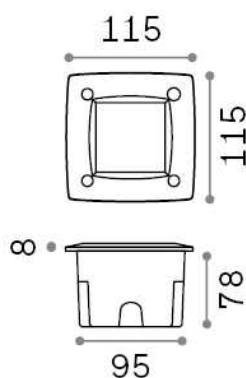

General info

Outdoor - Recessed lights

Ean	8021696096575
Item	AVENUE FI SQUARE BIANCO
Installation	Recessed lights
Guarantee	5 years
Gross weight	0.5 kg
Volume	0.00252 m ³

Technical info

Net weight	0.4 kg
Insulation class	II
Protection index	IP66
Compliance	CE
Operating temperature	-15° ~ +45 °C
Dimmer	Determined by the light bulb
Power output	220-240 V AC
Power supply	Not required
Recessed specifications	95 x 95 - h. ≥ 80
Load resistance	IK10