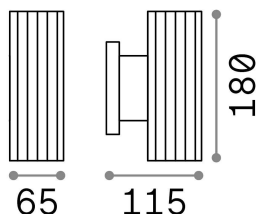

## Outdoor - Wall lamps

<b>Ean</b>	8021696129457
<b>Item</b>	BASE AP2 BIANCO
<b>Installation</b>	Wall lamps
<b>Guarantee</b>	5 years
<b>Gross weight</b>	0.66 kg
<b>Volume</b>	0.001638 m <sup>3</sup>

## Technical info

<b>Net weight</b>	0.61 kg
<b>Insulation class</b>	I
<b>Protection index</b>	IP44
<b>Compliance</b>	CE
<b>Operating temperature</b>	-
<b>Dimmer</b>	Determined by the light bulb
<b>Power output</b>	220-240 V AC
<b>Power supply</b>	Not required
<b>Adjustability</b>	YES