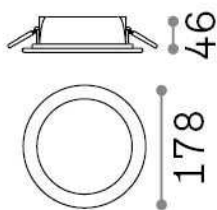

General info

Technical - Recessed lights

Ean	8021696312118
Item	BASIC FI IP65 15W ROUND
Installation	Recessed lights
Guarantee	5 years
Gross weight	0.38 kg
Volume	0.003612 m ³

Technical info

Net weight	0.3 kg
Insulation class	II
Protection index	IP20
Compliance	CE
Operating temperature	0° ~ +40 °C
Dimmer	NO, On-Off
Power output	220-240 V AC 50/60 Hz
Power supply	Separate, included Replaceable (by qualified operators only), electronic, tridonic / osram
Recessed specifications	Ø 155 - h. ≥ 100 , 1-25
Front protection index	IP65 [DO NOT COVER]

Source info

Integrated source	Integrated LED module
Replaceable source	No
Power	15 W
Emission	Direct
Max consumption	max 15,00 W
Features LED	LED SMD OSRAM
CCT LED	3000 K
Duration LED (t. 25°C)	50000 h
CRI	> 90
Light beam	105°
Light beam flux	1550 lm
Useful light flux	1250 lm