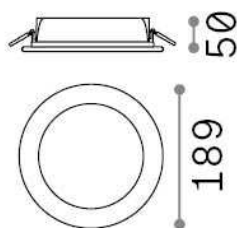

General info

Technical - Recessed lights

Ean	8021696312125
Item	BASIC FI IP65 20W ROUND
Installation	Recessed lights
Guarantee	5 years
Gross weight	0.53 kg
Volume	0.00405 m ³

Technical info

Net weight	0.45 kg
Insulation class	II
Protection index	IP20
Compliance	CE
Operating temperature	0° ~ +40 °C
Dimmer	NO, On-Off
Power output	220-240 V AC 50/60 Hz
Power supply	Separate, included Replaceable (by qualified operators only), electronic, tridonic / osram
Recessed specifications	Ø 160 - h. ≥ 100 , 1-25
Front protection index	IP65 [DO NOT COVER]

Source info

Integrated source	Integrated LED module
Replaceable source	No
Power	20 W
Emission	Direct
Max consumption	max 20,00 W
Features LED	LED SMD OSRAM
CCT LED	3000 K
Duration LED (t. 25°c)	50000 h
CRI	> 90
Light beam	105°
Light beam flux	2250 lm
Useful light flux	1830 lm