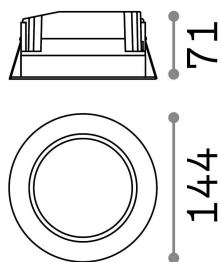

General info

Technical - Recessed lights

Ean	8021696193366
Item	BASIC FI ACCENT 15W 4000K
Installation	Recessed lights
Guarantee	5 years
Gross weight	0.77 kg
Volume	0.002673 m ³

Technical info

Net weight	0.66 kg
Insulation class	II
Protection index	IP20
Compliance	CE
Operating temperature	0° ~ +40 °C
Dimmer	NO, On-Off
Power output	220-240 V AC 50/60 Hz
Power supply	Separate, included Replaceable (by qualified operators only), electronic, philips
Recessed specifications	Ø 125 - h. ≥ 110 , 5-20
Load resistance	IK02
Front protection index	IP44
Accessories not included	Dimmable driver

Source info

Integrated source	Integrated LED module
Replaceable source	Replaceable (by qualified operators only)
Power	15 W
Emission	Direct
Max consumption	max 15,00 W
Features LED	LED COB
CCT LED	4000 K
Duration LED (t. 25°C)	30000 h
CRI	> 80
SDCM	3
Light beam	52°
Light beam flux	1550 lm
Useful light flux	1440 lm
Photobiological risk	1