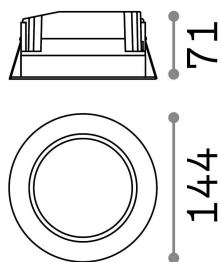

## Technical - Recessed lights

<b>Ean</b>	8021696193533
<b>Item</b>	BASIC FI WIDE 20W 3000K
<b>Installation</b>	Recessed lights
<b>Guarantee</b>	5 years
<b>Gross weight</b>	0.72 kg
<b>Volume</b>	0.002673 m <sup>3</sup>