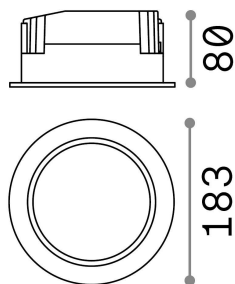

General info

Technical - Recessed lights

Ean	8021696193434
Item	BASIC FI WIDE 30W 4000K
Installation	Recessed lights
Guarantee	5 years
Gross weight	1.27 kg
Volume	0.005566 m ³

Technical info

Net weight	1.13 kg
Insulation class	II
Protection index	IP20
Compliance	CE
Operating temperature	0° ~ +40 °C
Dimmer	NO, On-Off
Power output	220-240 V AC 50/60 Hz
Power supply	Separate, included Replaceable (by qualified operators only), electronic, philips
Recessed specifications	Ø 160 - h. ≥ 130 , 5-20
Load resistance	IK06
Front protection index	IP44
Accessories not included	Dimmable driver

Source info

Integrated source	Integrated LED module
Replaceable source	Replaceable (by qualified operators only)
Power	30 W
Emission	Direct
Max consumption	max 30,00 W
Features LED	LED SMD
CCT LED	4000 K
Duration LED (t. 25°C)	30000 h
CRI	> 80
SDCM	3
Light beam	90°
Light beam flux	3150 lm
Useful light flux	2520 lm
Photobiological risk	1