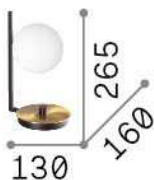

General info

Indoor - Table lamps

Ean	8021696273679
Item	BIRDS TL1
Installation	Table lamps
Guarantee	5 years
Gross weight	1.39 kg
Volume	0.01632 m ³

Technical info

Net weight	0.9 kg
Insulation class	II
Protection index	IP20
Compliance	CE
Operating temperature	0° ~ +40 °C
Dimmer	NO
Power output	220-240 V AC Integrated switch button
Power supply	Not required

Source info

Integrated source	Light bulb (included)
Replaceable source	Replaceable
Power	G9 max 1 x 15 W
Emission	Diffuse
Max consumption	-
Bulb included	1 - E14 OLIVA 4W 3000K CRI80 SATIN