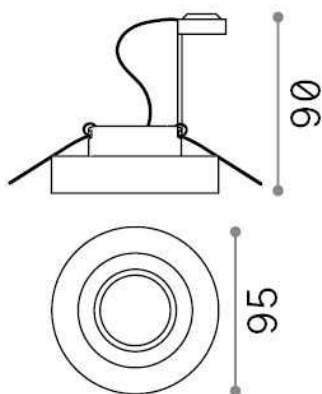

General info

Technical - Recessed lights

Ean	8021696113999
Item	BLUES FI ROUND BIANCO
Installation	Recessed lights
Guarantee	5 years
Gross weight	0.3 kg
Volume	0.00314 m ³

Technical info

Net weight	0.28 kg
Insulation class	II
Protection index	IP20
Compliance	CE
Operating temperature	0° ~ +40 °C
Dimmer	Determined by the light bulb
Power output	220-240 V AC
Power supply	Not required
Recessed specifications	Ø 60 - h. ≥ 100 , 7-15

Source info

Integrated source	Light bulb (not included)
Replaceable source	No
Power	GU10 max 1 x 50 W
Emission	Direct
Max consumption	-