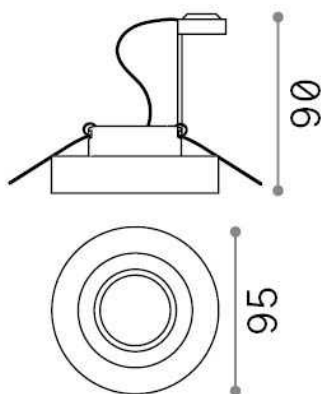

General info

Technical - Recessed lights

Ean	8021696113982
Item	BLUES FI ROUND FUME'
Installation	Recessed lights
Guarantee	5 years
Gross weight	0.3 kg
Volume	0.00314 m ³

Technical info

Net weight	0.28 kg
Insulation class	II
Protection index	IP20
Compliance	CE
Operating temperature	0° ~ +40 °C
Dimmer	Determined by the light bulb
Power output	220-240 V AC
Power supply	Not required
Recessed specifications	Ø 60 - h. ≥ 100 , 7-15

Source info

Integrated source	Light bulb (not included)
Replaceable source	No
Power	GU10 max 1 x 50 W
Emission	Direct
Max consumption	-