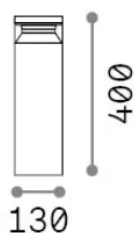

## Outdoor - Floor lamps

<b>Ean</b>	8021696346687
<b>Item</b>	BOEING PT H040 COFFEE
<b>Installation</b>	Floor lamps
<b>Warranty</b>	5 years
<b>Gross weight</b>	3.82 kg
<b>Volume</b>	0.009675 m <sup>3</sup>

## Source info

<b>Integrated source</b>	Integrated LED module
<b>Replaceable source</b>	No
<b>Power</b>	LED 14 W
<b>Emission</b>	Indirect
<b>Max consumption</b>	max 14 W
<b>Features LED</b>	LED SMD
<b>CCT LED</b>	3000 K
<b>Duration LED (t. 25°C)</b>	50000 h
<b>CRI</b>	> 90
<b>SDCM</b>	3
<b>Light beam flux</b>	1700 lm
<b>Useful light flux</b>	300 lm
<b>Photobiological risk</b>	1