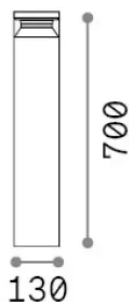

General info

Outdoor - Floor lamps

| | |
|---------------------|-------------------------|
| Ean | 8021696346700 |
| Item | BOEING PT H070 COFFEE |
| Installation | Floor lamps |
| Warranty | 5 years |
| Gross weight | 4.83 kg |
| Volume | 0.016425 m ³ |

Source info

| | |
|-------------------------------|-----------------------|
| Integrated source | Integrated LED module |
| Replaceable source | No |
| Power | LED 14 W |
| Emission | Indirect |
| Max consumption | max 14 W |
| Features LED | LED SMD |
| CCT LED | 3000 K |
| Duration LED (t. 25°C) | 50000 h |
| CRI | > 90 |
| SDCM | 3 |
| Light beam flux | 1700 lm |
| Useful light flux | 300 lm |
| Photobiological risk | 1 |