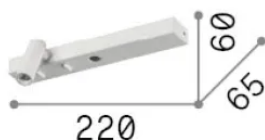

General info

Indoor - Wall lamps

Ean	8021696336787
Item	BONNE NUIT-1 AP NERO
Installation	Wall lamps
Warranty	5 years
Gross weight	0.46 kg
Volume	0.001544 m ³

Technical info

Net weight	0.36 kg
Insulation class	II
Protection index	IP20
Compliance	CE
Operating temperature	0° ~ +40 °C
Dimmer	Non-dimmable, On-Off
Power output	220-240 V AC 50/60 Hz
Power supply	In-built, included Replaceable (by qualified operators only), electronic

Source info

Integrated source	Integrated LED module
Replaceable source	Replaceable (by qualified operators only)
Power	LED 6,5 W
Emission	Direct
Max consumption	max 6,5 W
Features LED	LED SMD CREE
CCT LED	3000 K
Duration LED (t. 25°C)	50000 h
CRI	> 90
SDCM	3
Light beam flux	420 lm
Useful light flux	340 lm
Photobiological risk	2