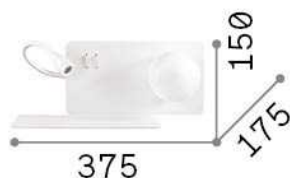

General info

Indoor - Wall lamps

Ean	8021696174808
Item	BOOK-1 AP NERO
Installation	Wall lamps
Guarantee	5 years
Gross weight	2 kg
Volume	0.01248 m ³

Technical info

Net weight	1.57 kg
Insulation class	I
Protection index	IP20
Compliance	CE
Operating temperature	0° ~ +40 °C
Dimmer	NO, On-Off
Power output	220-240 V AC 50/60 Hz Integrated switch button Integrated USB socket
Power supply	In-built, included Replaceable (by qualified operators only), electronic
Adjustability	YES

Source info

Integrated source	Light bulb (not included), Integrated LED module
Replaceable source	Replaceable (LED: by qualified operators only)
Power	G9/LED max 1 x 28W / 3 W
Emission	Diffuse + Direct
Max consumption	max 28W / LED 3.0 W
Features LED	LED SMD
CCT LED	3000 K
Duration LED (t. 25°c)	15000 h
CRI	> 80
Light beam flux	200 lm
Useful light flux	LED 130 lm
Photobiological risk	2
Bulb included	1 - E14 OLIVA 4W 3000K CRI80 SATIN