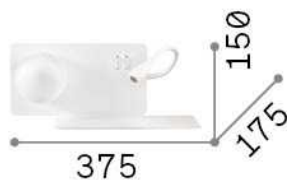

General info

Indoor - Wall lamps

Ean	8021696174846
Item	BOOK-2 AP NERO
Installation	Wall lamps
Guarantee	5 years
Gross weight	2 kg
Volume	0.01248 m ³

Technical info

Net weight	1.57 kg
Insulation class	I
Protection index	IP20
Compliance	CE
Operating temperature	0° ~ +40 °C
Dimmer	NO, On-Off
Power output	220-240 V AC 50/60 Hz Integrated switch button Integrated USB socket
Power supply	In-built, included Replaceable (by qualified operators only), electronic
Adjustability	YES

Source info

Integrated source	Light bulb (not included), Integrated LED module
Replaceable source	Replaceable (LED: by qualified operators only)
Power	G9/LED max 1 x 28W / 3 W
Emission	Diffuse + Direct
Max consumption	max 28W / LED 3.0 W
Features LED	LED SMD
CCT LED	3000 K
Duration LED (t. 25°c)	15000 h
CRI	> 80
Light beam flux	200 lm
Useful light flux	LED 130 lm
Photobiological risk	2
Bulb included	1 - E14 OLIVA 4W 3000K CRI80 SATIN