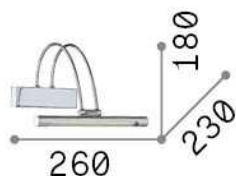

General info

Indoor - Wall lamps

Ean	8021696121338
Item	BOW AP D26 BRUNITO
Installation	Wall lamps
Guarantee	5 years
Gross weight	0.84 kg
Volume	0.011664 m ³

Technical info

Net weight	0.64 kg
Insulation class	I
Protection index	IP20
Compliance	CE
Operating temperature	0° ~ +40 °C
Dimmer	NO, On-Off
Power output	220-240 V AC 50/60 Hz Integrated switch button
Power supply	In-built, included Replaceable (by qualified operators only), electronic

Source info

Integrated source	Integrated LED module
Replaceable source	Replaceable (by qualified operators only)
Power	LED 2,5 W
Emission	Direct
Max consumption	max 2,50 W
Features LED	LED SMD
CCT LED	3000 K
Duration LED (t. 25°C)	20000 h
CRI	> 80
Light beam	110°
Light beam flux	360 lm
Useful light flux	230 lm
Bulb included	1 - E14 OLIVA 4W 3000K CRI80 SATIN