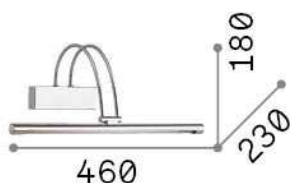

General info

Indoor - Wall lamps

Ean	8021696121161
Item	BOW AP D46 BRUNITO
Installation	Wall lamps
Guarantee	5 years
Gross weight	1.03 kg
Volume	0.020736 m ³

Technical info

Net weight	0.79 kg
Insulation class	I
Protection index	IP20
Compliance	CE
Operating temperature	0° ~ +40 °C
Dimmer	NO, On-Off
Power output	220-240 V AC 50/60 Hz Integrated switch button
Power supply	In-built, included Replaceable (by qualified operators only), electronic

Source info

Integrated source	Integrated LED module
Replaceable source	Replaceable (by qualified operators only)
Power	LED 4,5 W
Emission	Direct
Max consumption	max 4,60 W
Features LED	LED SMD
CCT LED	3000 K
Duration LED (t. 25°C)	20000 h
CRI	> 80
Light beam	110°
Light beam flux	570 lm
Useful light flux	390 lm
Bulb included	1 - E14 OLIVA 4W 3000K CRI80 SATIN