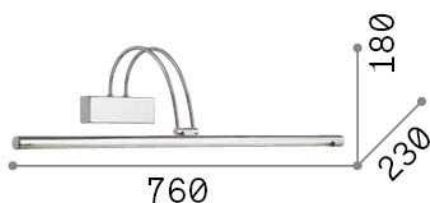

General info

Indoor - Wall lamps

Ean	8021696121147
Item	BOW AP D76 BRUNITO
Installation	Wall lamps
Guarantee	5 years
Gross weight	1.12 kg
Volume	0.032832 m ³

Technical info

Net weight	0.86 kg
Insulation class	I
Protection index	IP20
Compliance	CE
Operating temperature	0° ~ +40 °C
Dimmer	NO, On-Off
Power output	220-240 V AC 50/60 Hz Integrated switch button
Power supply	In-built, included Replaceable (by qualified operators only), electronic

Source info

Integrated source	Integrated LED module
Replaceable source	Replaceable (by qualified operators only)
Power	LED 8 W
Emission	Direct
Max consumption	max 8,00 W
Features LED	LED SMD
CCT LED	3000 K
Duration LED (t. 25°C)	20000 h
CRI	> 80
Light beam	110°
Light beam flux	980 lm
Useful light flux	660 lm
Bulb included	1 - E14 OLIVA 4W 3000K CRI80 SATIN