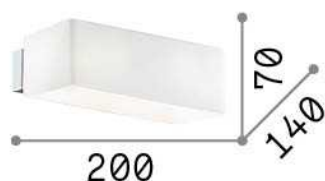

Net weight	0.66 kg
Insulation class	I
Protection index	IP20
Compliance	CE
Operating temperature	0° ~ +40 °C
Dimmer	Determined by the light bulb
Power output	220-240 V AC
Power supply	Not required

Source info

Integrated source	Light bulb (included)
Replaceable source	Replaceable
Power	G9 max 2 x 4 W
Emission	Direct + Indirect
Max consumption	-
Bulb included	1 - E14 OLIVA 4W 3000K CRI80 SATIN