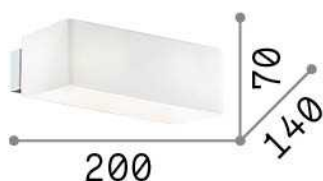

General info

Indoor - Wall lamps

Ean	8021696009513
Item	BOX AP2 NERO
Installation	Wall lamps
Guarantee	5 years
Gross weight	0.86 kg
Volume	0.010005 m ³

Technical info

Net weight	0.66 kg
Insulation class	I
Protection index	IP20
Compliance	CE
Operating temperature	0° ~ +40 °C
Dimmer	Determined by the light bulb
Power output	220-240 V AC
Power supply	Not required

Source info

Integrated source	Light bulb (included)
Replaceable source	Replaceable
Power	G9 max 2 x 4 W
Emission	Direct + Indirect
Ignition time	X
Max consumption	-
Bulb included	1 - E14 OLIVA 4W 3000K CRI80 SATIN