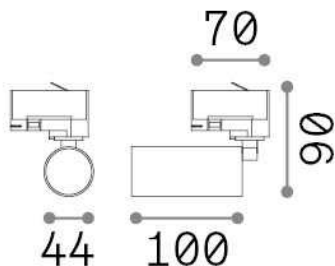

General info

Technical - Spotlights and Tracks

Ean	8021696316239
Item	BYTE LED 08W WH
Installation	Spotlights and Tracks
Guarantee	5 years
Gross weight	0.34 kg
Volume	0.000723 m ³

Technical info

Net weight	0.31 kg
Insulation class	I
Protection index	IP20
Compliance	CE
Operating temperature	0° ~ +40 °C
Dimmer	NO, On-Off
Power output	220-240 V AC 50/60 Hz
Power supply	In-built, included NO, electronic
Accessories not included	Single connection on-off, Link on-off profile

Source info

Integrated source	Integrated LED module
Replaceable source	Replaceable (by qualified operators only)
Power	8 W
Emission	Direct
Max consumption	max 8,00 W
Features LED	LED COB CITIZEN
CCT LED	3000 K
Duration LED (t. 25°C)	50000 h
CRI	> 90
Light beam	34°
Light beam flux	660 lm
Useful light flux	610 lm