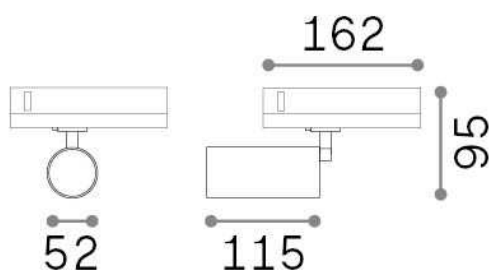

General info

Technical - Spotlights and Tracks

Ean	8021696316208
Item	BYTE LED 21W BK
Installation	Spotlights and Tracks
Guarantee	5 years
Gross weight	0.62 kg
Volume	0.002394 m ³

Technical info

Net weight	0.56 kg
Insulation class	II
Protection index	IP20
Compliance	CE
Operating temperature	0° ~ +40 °C
Dimmer	NO, On-Off
Power output	220-240 V AC 50/60 Hz
Power supply	In-built, included Replaceable (by qualified operators only), electronic, osram
Accessories not included	Link on-off profile

Source info

Integrated source	Integrated LED module
Replaceable source	Replaceable (by qualified operators only)
Power	21 W
Emission	Direct
Max consumption	max 21,00 W
Features LED	LED COB CITIZEN
CCT LED	3000 K
Duration LED (t. 25°C)	50000 h
CRI	> 90
Light beam	30°
Light beam flux	1850 lm
Useful light flux	1650 lm