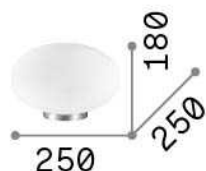

General info

Indoor - Table lamps

Ean	8021696086804
Item	CANDY TL1 D25
Installation	Table lamps
Guarantee	5 years
Gross weight	1.5 kg
Volume	0.028672 m ³

Technical info

Net weight	1.2 kg
Insulation class	II
Protection index	IP20
Compliance	CE
Operating temperature	0° ~ +40 °C
Dimmer	NO
Power output	220-240 V AC Integrated switch button
Power supply	Not required

Source info

Integrated source	Light bulb (included)
Replaceable source	Replaceable
Power	G9 max 1 x 40 W
Emission	Diffuse
Max consumption	-
Bulb included	1 - E14 OLIVA 4W 3000K CRI80 SATIN