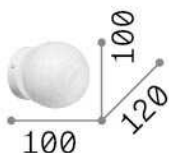

General info

Indoor - Wall lamps

Ean	8021696317090
Item	CARTA AP1 D10
Installation	Wall lamps
Guarantee	5 years
Gross weight	0.34 kg
Volume	0.002744 m ³

Technical info

Net weight	0.2 kg
Insulation class	II
Protection index	IP20
Compliance	CE
Operating temperature	0° ~ +40 °C
Dimmer	Determined by the light bulb
Power output	220-240 V AC
Power supply	Not required