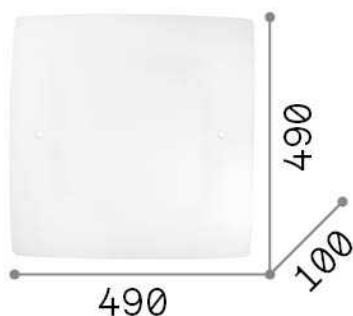

General info

Indoor - Ceiling lamps

Ean	8021696044293
Item	CELINE PL4
Installation	Ceiling lamps
Guarantee	5 years
Gross weight	4.18 kg
Volume	0.048735 m ³

Technical info

Net weight	3.6 kg
Insulation class	I
Protection index	IP20
Compliance	CE
Operating temperature	0° ~ +40 °C
Dimmer	Determined by the light bulb
Power output	220-240 V AC
Power supply	Not required

Source info

Integrated source	Light bulb (not included)
Replaceable source	No
Power	E27 max 4 x 60 W
Emission	Diffuse
Max consumption	-