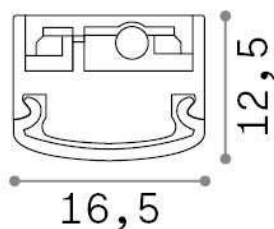

## Technical - Wall lamps

<b>Ean</b>	8021696297163
<b>Item</b>	CHEF PROFILE D26
<b>Installation</b>	Wall lamps
<b>Guarantee</b>	5 years
<b>Gross weight</b>	0.07 kg
<b>Volume</b>	9.7e-05 m <sup>3</sup>

## Technical info

<b>Net weight</b>	0.06 kg
<b>Insulation class</b>	III
<b>Protection index</b>	IP20
<b>Compliance</b>	CE
<b>Operating temperature</b>	0° ~ +40 °C
<b>Dimmer</b>	1
<b>Power output</b>	24 V DC
<b>Power supply</b>	Required, remoted, not included
<b>Accessories not included</b>	Power cable, Interconnection cable, Installation clip