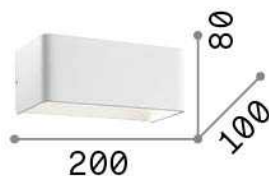

General info

Indoor - Wall lamps

Ean	8021696017518
Item	CLICK AP D20
Installation	Wall lamps
Guarantee	5 years
Gross weight	0.8 kg
Volume	0.004004 m ³

Technical info

Net weight	0.6 kg
Insulation class	I
Protection index	IP20
Compliance	CE
Operating temperature	0° ~ +40 °C
Dimmer	NO, On-Off
Power output	220-240 V AC 50/60 Hz
Power supply	In-built, included Replaceable (by qualified operators only), electronic

Source info

Integrated source	Integrated LED module
Replaceable source	Replaceable (by qualified operators only)
Power	LED 10,5 W
Emission	Direct + Indirect
Max consumption	max 10,50 W
Features LED	LED SMD
CCT LED	3000 K
Duration LED (t. 25°C)	20000 h
CRI	> 80
Light beam flux	1050 lm
Useful light flux	990 lm
Bulb included	1 - E14 OLIVA 4W 3000K CRI80 SATIN