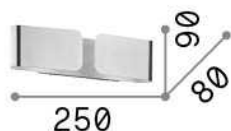

General info

Indoor - Wall lamps

Ean	8021696091136
Item	CLIP AP2 MINI ARGENTO
Installation	Wall lamps
Guarantee	5 years
Gross weight	0.88 kg
Volume	0.003509 m ³

Technical info

Net weight	0.68 kg
Insulation class	I
Protection index	IP20
Compliance	CE
Operating temperature	0° ~ +40 °C
Dimmer	Determined by the light bulb
Power output	220-240 V AC
Power supply	Not required

Source info

Integrated source	Light bulb (included)
Replaceable source	Replaceable
Power	G9 max 2 x 40 W
Emission	Direct + Indirect
Max consumption	-
Bulb included	1 - E14 OLIVA 4W 3000K CRI80 SATIN