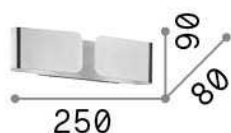

General info

Indoor - Wall lamps

Ean	8021696049236
Item	CLIP AP2 MINI BIANCO
Installation	Wall lamps
Guarantee	5 years
Gross weight	0.88 kg
Volume	0.003509 m ³

Technical info

Net weight	0.68 kg
Insulation class	I
Protection index	IP20
Compliance	CE
Operating temperature	0° ~ +40 °C
Dimmer	Determined by the light bulb
Power output	220-240 V AC
Power supply	Not required

Source info

Integrated source	Light bulb (included)
Replaceable source	Replaceable
Power	G9 max 2 x 40 W
Emission	Direct + Indirect
Max consumption	-
Bulb included	1 - E14 OLIVA 4W 3000K CRI80 SATIN