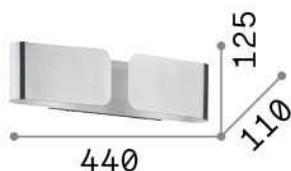

General info

Indoor - Wall lamps

Ean	8021696014166
Item	CLIP AP2 SMALL BIANCO
Installation	Wall lamps
Guarantee	5 years
Gross weight	1.57 kg
Volume	0.016065 m ³

Technical info

Net weight	1.21 kg
Insulation class	I
Protection index	IP20
Compliance	CE
Operating temperature	0° ~ +40 °C
Dimmer	Determined by the light bulb
Power output	220-240 V AC
Power supply	Not required

Source info

Integrated source	Light bulb (not included)
Replaceable source	No
Power	E27 max 2 x 60 W
Emission	Direct + Indirect
Max consumption	-