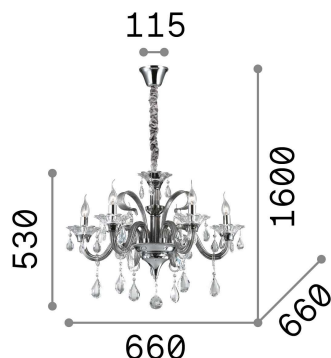

General info

Indoor - Suspensions

| | |
|---------------------|-----------------------|
| Ean | 8021696081540 |
| Item | COLOSSAL SP6 AVORIO |
| Installation | Suspensions |
| Guarantee | 5 years |
| Gross weight | 11.9 kg |
| Volume | 0.1095 m ³ |

Technical info

| | |
|------------------------------|------------------------------|
| Net weight | 9.2 kg |
| Insulation class | I |
| Protection index | IP20 |
| Compliance | CE |
| Operating temperature | 0° ~ +40 °C |
| Dimmer | Determined by the light bulb |
| Power output | 220-240 V AC |
| Power supply | Not required |