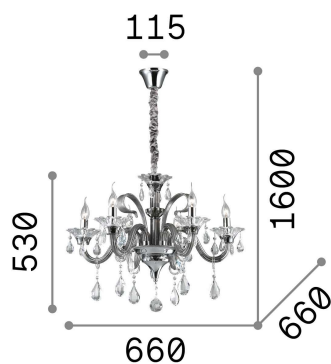

General info

Indoor - Suspensions

Ean	8021696081502
Item	COLOSSAL SP6 GRIGIO
Installation	Suspensions
Guarantee	5 years
Gross weight	11.9 kg
Volume	0.1095 m ³

Technical info

Net weight	9.2 kg
Insulation class	I
Protection index	IP20
Compliance	CE
Operating temperature	0° ~ +40 °C
Dimmer	Determined by the light bulb
Power output	220-240 V AC
Power supply	Not required

Source info

Integrated source	Light bulb (not included)
Replaceable source	No
Power	E14 max 6 x 40 W
Emission	Diffuse
Max consumption	-