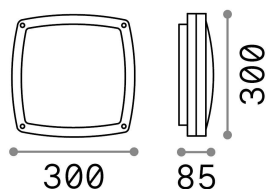

General info

Outdoor - Wall lamps

Ean	8021696082271
Item	COMETA AP3 NERO
Installation	Wall lamps
Guarantee	5 years
Gross weight	1.86 kg
Volume	0.0124 m ³

Technical info

Net weight	1.5 kg
Insulation class	I
Protection index	IP54
Compliance	CE
Operating temperature	-15° ~ +45 °C
Dimmer	Determined by the light bulb
Power output	220-240 V AC
Power supply	Not required

Source info

Integrated source	Light bulb (not included)
Replaceable source	No
Power	E14 max 3 x 28 W
Emission	Diffuse
Max consumption	-