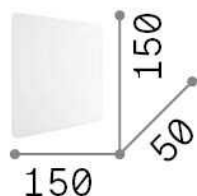

General info

Indoor - Wall lamps

Ean	8021696195728
Item	COVER AP D15 SQUARE BIANCO
Installation	Wall lamps
Guarantee	5 years
Gross weight	0.57 kg
Volume	0.001792 m ³

Technical info

Net weight	0.51 kg
Insulation class	II
Protection index	IP20
Compliance	CE
Operating temperature	0° ~ +40 °C
Dimmer	NO, On-Off
Power output	220-240 V AC 50/60 Hz
Power supply	In-built, included Replaceable (by qualified operators only), electronic

Source info

Integrated source	Integrated LED module
Replaceable source	Replaceable (by qualified operators only)
Power	LED 9,5 W
Emission	Indirect
Max consumption	max 9,50 W
Features LED	LED SMD
CCT LED	3000 K
Duration LED (t. 25°C)	30000 h
CRI	> 90
Light beam flux	830 lm
Useful light flux	470 lm
Bulb included	1 - E14 OLIVA 4W 3000K CRI80 SATIN