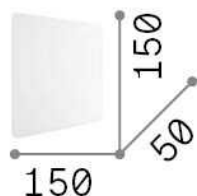

General info

Indoor - Wall lamps

Ean	8021696195766
Item	COVER AP D15 SQUARE NERO
Installation	Wall lamps
Guarantee	5 years
Gross weight	0.57 kg
Volume	0.001792 m ³

Technical info

Net weight	0.51 kg
Insulation class	II
Protection index	IP20
Compliance	CE
Operating temperature	0° ~ +40 °C
Dimmer	NO, On-Off
Power output	220-240 V AC 50/60 Hz
Power supply	In-built, included Replaceable (by qualified operators only), electronic

Source info

Integrated source	Integrated LED module
Replaceable source	Replaceable (by qualified operators only)
Power	LED 9,5 W
Emission	Indirect
Max consumption	max 9,50 W
Features LED	LED SMD
CCT LED	3000 K
Duration LED (t. 25°C)	30000 h
CRI	> 90
Light beam flux	830 lm
Useful light flux	470 lm
Bulb included	1 - E14 OLIVA 4W 3000K CRI80 SATIN