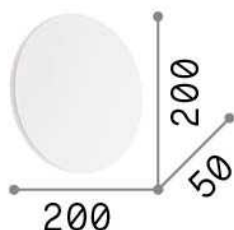

General info

Indoor - Wall lamps

Ean	8021696195759
Item	COVER AP D20 ROUND NERO
Installation	Wall lamps
Guarantee	5 years
Gross weight	0.77 kg
Volume	0.0028 m ³

Technical info

Net weight	0.69 kg
Insulation class	II
Protection index	IP20
Compliance	CE
Operating temperature	0° ~ +40 °C
Dimmer	NO, On-Off
Power output	220-240 V AC 50/60 Hz
Power supply	In-built, included Replaceable (by qualified operators only), electronic

Source info

Integrated source	Integrated LED module
Replaceable source	Replaceable (by qualified operators only)
Power	LED 11 W
Emission	Indirect
Max consumption	max 11,00 W
Features LED	LED SMD
CCT LED	3000 K
Duration LED (t. 25°C)	30000 h
CRI	> 90
Light beam flux	1000 lm
Useful light flux	720 lm
Bulb included	1 - E14 OLIVA 4W 3000K CRI80 SATIN