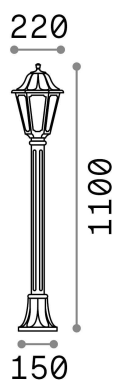

## Outdoor - Floor lamps

<b>Ean</b>	8021696101514
<b>Item</b>	DAFNE PT1 NERO
<b>Installation</b>	Floor lamps
<b>Guarantee</b>	5 years
<b>Gross weight</b>	3 kg
<b>Volume</b>	0.04462 m <sup>3</sup>

## Source info

<b>Integrated source</b>	Light bulb (included, settable CCT 2700 / 4000 / 6500 K)
<b>Repleaceable source</b>	No
<b>Power</b>	E27 max 1 x 23 W
<b>Emission</b>	Diffuse
<b>Max consumption</b>	-
<b>Bulb included</b>	1 - E14 OLIVA 4W 3000K CRI80 SATIN