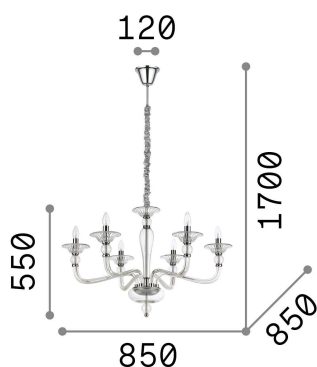

General info

Indoor - Suspensions

Ean	8021696159942
Item	DANIELI SP6 AMBRA
Installation	Suspensions
Guarantee	5 years
Gross weight	6.9 kg
Volume	0.175875 m ³

Technical info

Net weight	3.84 kg
Insulation class	I
Protection index	IP20
Compliance	CE
Operating temperature	0° ~ +40 °C
Dimmer	Determined by the light bulb
Power output	220-240 V AC
Power supply	Not required

Source info

Integrated source	Light bulb (not included)
Replaceable source	No
Power	E14 max 6 x 40 W
Emission	Diffuse
Max consumption	-