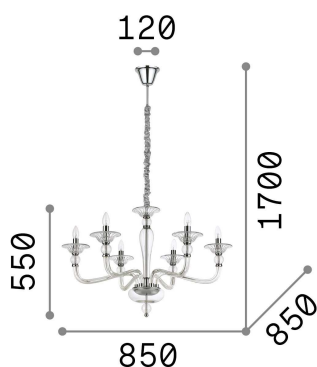

General info

Indoor - Suspensions

Ean	8021696159959
Item	DANIELI SP6 TRASPARENTE
Installation	Suspensions
Guarantee	5 years
Gross weight	6.9 kg
Volume	0.175875 m ³

Technical info

Net weight	3.84 kg
Insulation class	I
Protection index	IP20
Compliance	CE
Operating temperature	0° ~ +40 °C
Dimmer	Determined by the light bulb
Power output	220-240 V AC
Power supply	Not required

Source info

Integrated source	Light bulb (not included)
Replaceable source	No
Power	E14 max 6 x 40 W
Emission	Diffuse
Max consumption	-