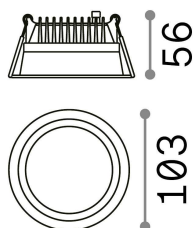

General info

Technical - Recessed lights

Ean	8021696249018
Item	DEEP FI 10W 3000K
Installation	Recessed lights
Guarantee	5 years
Gross weight	0.57 kg
Volume	0.001509 m ³

Technical info

Net weight	0.28 kg
Insulation class	II
Protection index	IP20
Compliance	CE
Operating temperature	0° ~ +40 °C
Dimmer	NO, On-Off
Power output	220-240 V AC 50/60 Hz
Power supply	Separate, included Replaceable (by qualified operators only), electronic
Recessed specifications	Ø 90 - h. ≥ 100 , 3-40
Front protection index	IP44
Accessories not included	Dimmable driver

Source info

Integrated source	Integrated LED module
Replaceable source	Replaceable (by qualified operators only)
Power	10 W
Emission	Direct
Max consumption	max 10,00 W
Features LED	LED SMD
CCT LED	3000 K
Duration LED (t. 25°C)	50000 h
CRI	> 80
Light beam	70°
Light beam flux	1350 lm
Useful light flux	810 lm