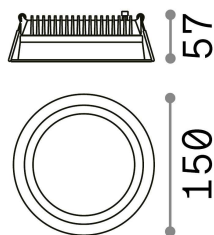

General info

Technical - Recessed lights

Ean	8021696249032
Item	DEEP FI 20W 3000K
Installation	Recessed lights
Guarantee	5 years
Gross weight	0.5 kg
Volume	0.003686 m ³

Technical info

Net weight	0.36 kg
Insulation class	II
Protection index	IP20
Compliance	CE
Operating temperature	0° ~ +40 °C
Dimmer	NO, On-Off
Power output	220-240 V AC 50/60 Hz
Power supply	Separate, included Replaceable (by qualified operators only), electronic
Recessed specifications	Ø 150 - h. ≥ 100 , 3-40
Front protection index	IP44
Accessories not included	Dimmable driver

Source info

Integrated source	Integrated LED module
Replaceable source	Replaceable (by qualified operators only)
Power	20 W
Emission	Direct
Max consumption	max 20,00 W
Features LED	LED SMD
CCT LED	3000 K
Duration LED (t. 25°C)	50000 h
CRI	> 80
Light beam	77°
Light beam flux	2750 lm
Useful light flux	1950 lm